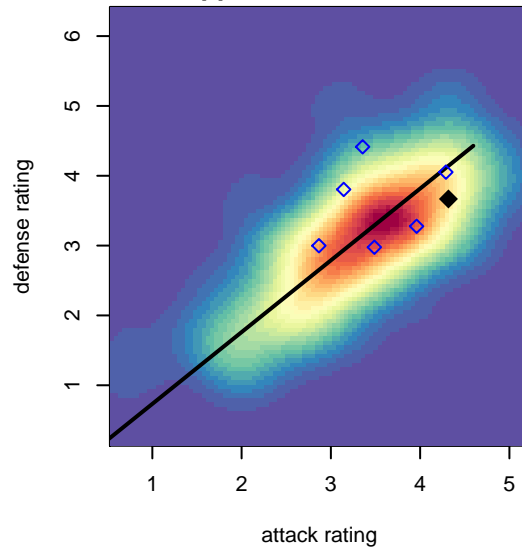

# FC Los Angeles Black B97

Los Angeles, CAS  
 B97 total strength=1952  
 attack=74.96 defense=39.17

alt names used:  
 FCLA BLACK (CAS)  
 FC LOS ANGELES FCLA B97 BLACK (CAS)

Venues played:  
 2015 Cerritos Memorial Cup 2015 Nike Flight U  
 2015 Surf College Showcase Swami's Showcas

**attack and defense variance (black dot)  
relative to other teams  
and top 10 in region**

**attack and defense rating  
relative to others at age  
and all opponents in last 13 months**

**attack and defense rating  
relative to others at age  
and all opponents in last 13 months**

**Performance relative to 13 month average**

**Performance relative to 13 month average**

Distribution of opponents  
 Red = Lose zone, Blue = Win zone, Green = Even  
 Black line separates win/lose zones

lot. A=Neither has attack advantage, B=Opponent has both attack and defense advantage, C=Opponent has both attack and defense disadvantage, D=Both have

<b>date</b>	<b>home</b>		<b>away</b>		<b>venue</b>	<b>pred.home</b>	<b>pred.away</b>
2015-11-29	FC Los Angeles Black B97	0	Colorado Storm North Royal B97	1	2015 Surf College Showcase Swami's Showc	1.66	0.58
2015-11-29	PSPL Academy 1998B	1	FC Los Angeles Black B97	4	2015 Surf College Showcase Swami's Showc	0.83	4.07
2015-11-28	Fort Worth FC 98 White B97	0	FC Los Angeles Black B97	3	2015 Surf College Showcase Swami's Showc	0.00	2.99
2015-11-27	FC Los Angeles Black B97	2	Comba FC 98 Premier B97	0	2015 Surf College Showcase Swami's Showc	1.00	0.76
2015-05-24	FC Los Angeles Black B97	3	Pajaro Valley Red B97	2	2015 Cerritos Memorial Cup 2015 Nike Fli	2.87	1.70
2015-05-24	Sereno 98 White B97	1	FC Los Angeles Black B97	0	2015 Cerritos Memorial Cup 2015 Nike Fli	1.79	1.49
2015-05-23	FC Los Angeles Black B97	7	PSPL Academy 1998B	2	2015 Cerritos Memorial Cup 2015 Nike Fli	4.07	0.83
2015-05-23	Rebels Gold B97	0	FC Los Angeles Black B97	3	2015 Cerritos Memorial Cup 2015 Nike Fli	0.50	3.83