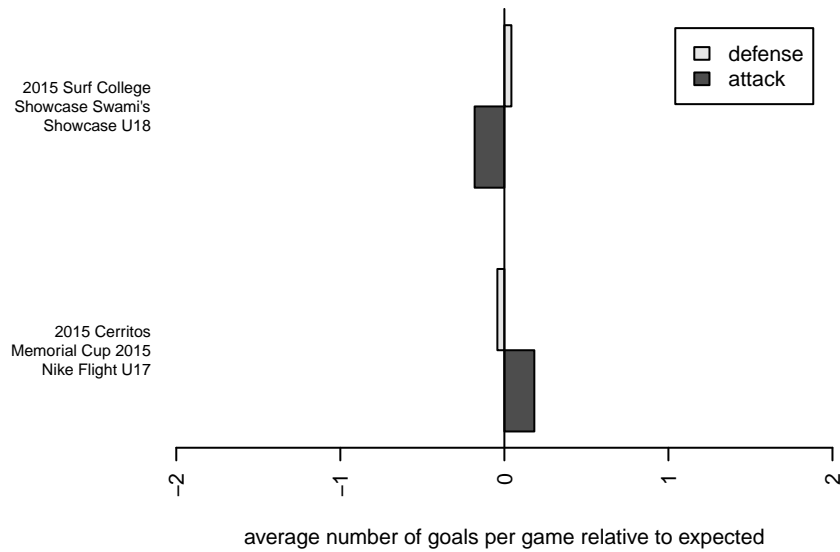

# FC Los Angeles Black B97

Los Angeles, CAS  
 B97 total strength=1952  
 attack=74.96 defense=39.17

alt names used:  
 FCLA BLACK (CAS)  
 FC LOS ANGELES FCLA B97 BLACK (CAS)

Venues played:  
 2015 Cerritos Memorial Cup 2015 Nike Flight U  
 2015 Surf College Showcase Swami's Showcas

**attack and defense variance (black dot)  
relative to other teams  
and top 10 in region**

**attack and defense rating  
relative to others at age  
and all opponents in last 13 months**

**attack and defense rating  
relative to others at age  
and all opponents in last 13 months**

**Performance relative to 13 month average**

**Performance relative to 13 month average**

Distribution of opponents  
 Red = Lose zone, Blue = Win zone, Green = Even  
 Black line separates win/lose zones

lot. A=Neither has attack advantage, B=Opponent has both attack and defense advantage, C=Opponent has both attack and defense disadvantage, D=Both have

<b>date</b>	<b>home</b>		<b>away</b>		<b>venue</b>	<b>pred.home</b>	<b>pred.away</b>
2015-11-29	FC Los Angeles Black B97	0	Colorado Storm North Royal B97	1	2015 Surf College Showcase Swami's Showc	1.66	0.58
2015-11-29	PSPL Academy 1998B	1	FC Los Angeles Black B97	4	2015 Surf College Showcase Swami's Showc	0.83	4.07
2015-11-28	Fort Worth FC 98 White B97	0	FC Los Angeles Black B97	3	2015 Surf College Showcase Swami's Showc	0.00	2.99
2015-11-27	FC Los Angeles Black B97	2	Comba FC 98 Premier B97	0	2015 Surf College Showcase Swami's Showc	1.00	0.76
2015-05-24	FC Los Angeles Black B97	3	Pajaro Valley Red B97	2	2015 Cerritos Memorial Cup 2015 Nike Fli	2.87	1.70
2015-05-24	Sereno 98 White B97	1	FC Los Angeles Black B97	0	2015 Cerritos Memorial Cup 2015 Nike Fli	1.79	1.49
2015-05-23	FC Los Angeles Black B97	7	PSPL Academy 1998B	2	2015 Cerritos Memorial Cup 2015 Nike Fli	4.07	0.83
2015-05-23	Rebels Gold B97	0	FC Los Angeles Black B97	3	2015 Cerritos Memorial Cup 2015 Nike Fli	0.50	3.83