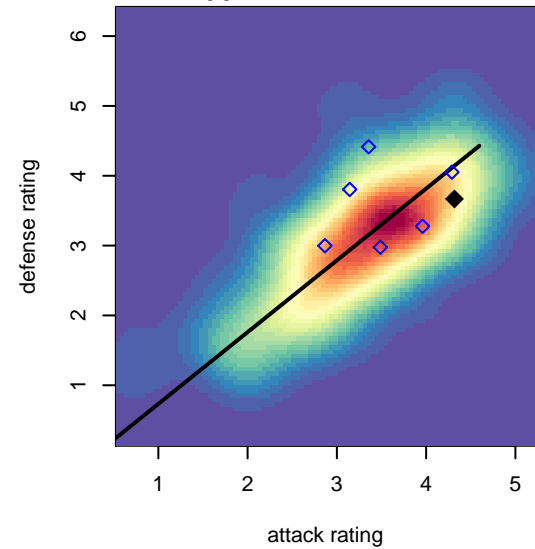

# FC Los Angeles Black B97

Los Angeles, CAS  
 B97 total strength=1952  
 attack=74.96 defense=39.17

alt names used:  
 FCLA BLACK (CAS)  
 FC LOS ANGELES FCLA B97 BLACK (CAS)

Venues played:  
 2015 Cerritos Memorial Cup 2015 Nike Flight U  
 2015 Surf College Showcase Swami's Showcas

**attack and defense variance (black dot)  
relative to other teams  
and top 10 in region**

**attack and defense rating  
relative to others at age  
and all opponents in last 13 months**

**attack and defense rating  
relative to others at age  
and all opponents in last 13 months**

**Performance relative to 13 month average**

**Performance relative to 13 month average**

Distribution of opponents  
 Red = Lose zone, Blue = Win zone, Green = Even  
 Black line separates win/lose zones

lot. A=Neither has attack advantage, B=Opponent has both attack and defense advantage, C=Opponent has both attack and defense disadvantage, D=Both have

<b>date</b>	<b>home</b>		<b>away</b>		<b>venue</b>	<b>pred.home</b>	<b>pred.away</b>
2015-11-29	FC Los Angeles Black B97	0	Colorado Storm North Royal B97	1	2015 Surf College Showcase Swami's Showc	1.66	0.58
2015-11-29	PSPL Academy 1998B	1	FC Los Angeles Black B97	4	2015 Surf College Showcase Swami's Showc	0.83	4.07
2015-11-28	Fort Worth FC 98 White B97	0	FC Los Angeles Black B97	3	2015 Surf College Showcase Swami's Showc	0.00	2.99
2015-11-27	FC Los Angeles Black B97	2	Comba FC 98 Premier B97	0	2015 Surf College Showcase Swami's Showc	1.00	0.76
2015-05-24	FC Los Angeles Black B97	3	Pajaro Valley Red B97	2	2015 Cerritos Memorial Cup 2015 Nike Fli	2.87	1.70
2015-05-24	Sereno 98 White B97	1	FC Los Angeles Black B97	0	2015 Cerritos Memorial Cup 2015 Nike Fli	1.79	1.49
2015-05-23	FC Los Angeles Black B97	7	PSPL Academy 1998B	2	2015 Cerritos Memorial Cup 2015 Nike Fli	4.07	0.83
2015-05-23	Rebels Gold B97	0	FC Los Angeles Black B97	3	2015 Cerritos Memorial Cup 2015 Nike Fli	0.50	3.83