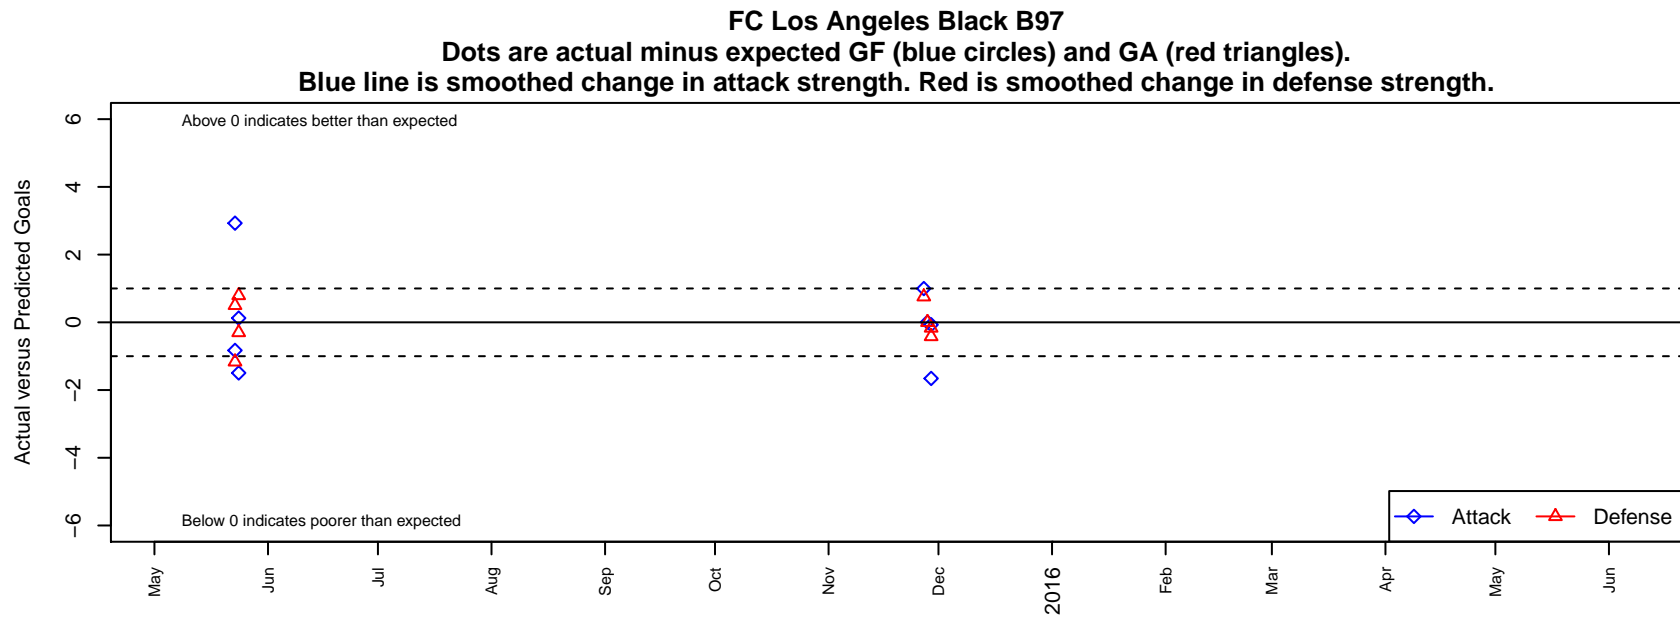

# FC Los Angeles Black B97

Los Angeles, CAS  
 B97 total strength=1952  
 attack=74.96 defense=39.17

alt names used:  
 FCLA BLACK (CAS)  
 FC LOS ANGELES FCLA B97 BLACK (CAS)

Venues played:  
 2015 Cerritos Memorial Cup 2015 Nike Flight U  
 2015 Surf College Showcase Swami's Showcas

**attack and defense variance (black dot)  
relative to other teams  
and top 10 in region**

**attack and defense rating  
relative to others at age  
and all opponents in last 13 months**

**attack and defense rating  
relative to others at age  
and all opponents in last 13 months**

**Performance relative to 13 month average**

**Performance relative to 13 month average**

Distribution of opponents  
 Red = Lose zone, Blue = Win zone, Green = Even  
 Black line separates win/lose zones